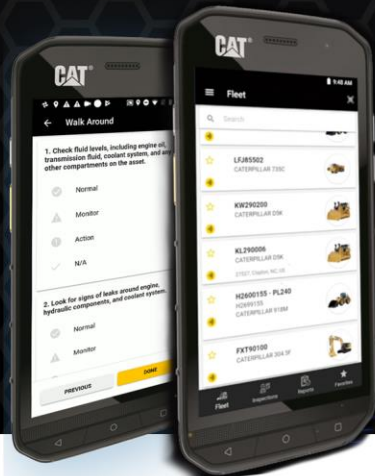

A SMARTER WAY TO INSPECT YOUR FLEET

Looking for better asset productivity with digital inspections? Now with Cat® Inspect, you can start every day with access to your equipment data from any mobile device.

CAT® INSPECT CAT EQUIPMENT MANAGEMENT

- Create custom check lists and inspection forms
- Share photos, videos, and comments
- Capture on-the-go notes and additional asset information
- Rate actionable items for quick identification
- Secure inspection results for Cat and non-Cat assets
- Integrate with [My.Cat.Com](#) and [VisionLink®](#)

An easy-to-use app that captures daily inspections data and integrates with your other Cat systems, so you can keep a close eye on your equipment and reduce downtime.

 **Download App Now**

CAT

Available on the
App Store